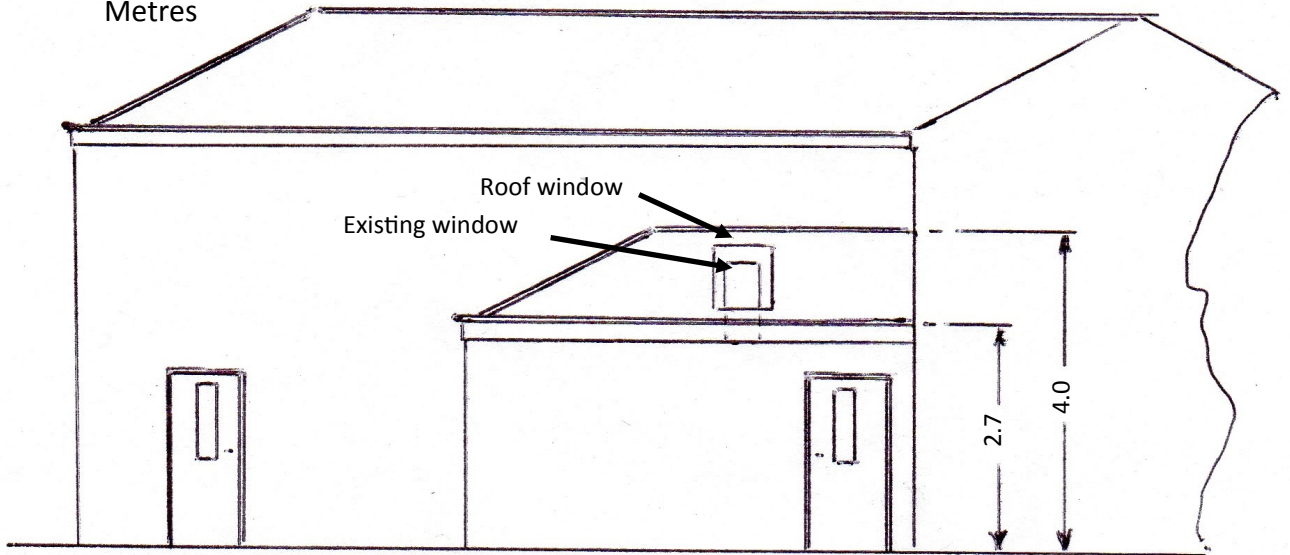

Side elevations of 16 Hall Green Manor.

0 1 2 3 4

Metres

Scale 100 : 1 -- Paper size A4

Side elevation—view from arrow A ↗

Rear elevation—view from arrow B ↗

Rear elevation—view from arrow C ↘